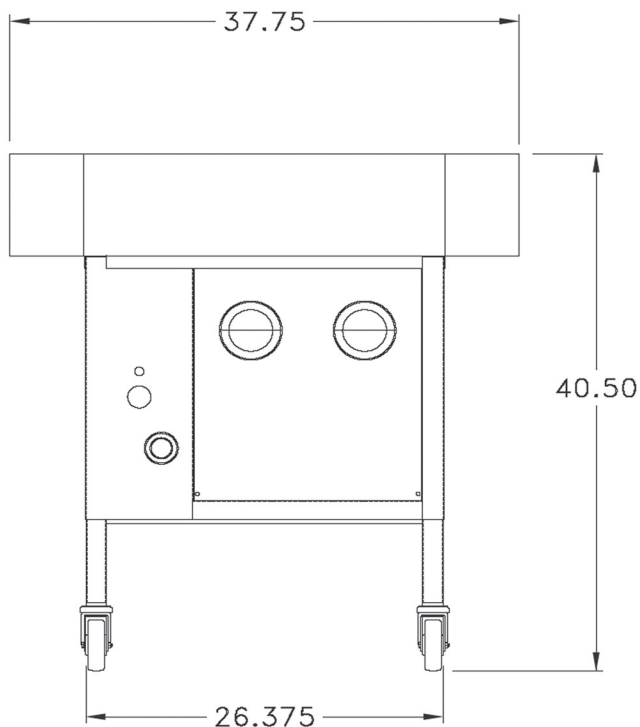

ROTOMAL

FLOUR TORTILLA GRILL TURNING TABLE

- *The Ultimate GRILL in Display Cooking!*
- *Grill Turns While Flour Tortillas Cook!*
- *Energy Efficient!*
- *Easy to Operate!*

SPECIFICATIONS

Model #42

Electric: 120V, 60Hz, 5amps,
1 Phase

Natural Gas:
#42-36" : 29,600 BTU/HR

Width: 37.75"

Height: 40.50"

Weight: 300lbs.

Intertek
4001918

1-800-683-0928

1623 N. San Marcos • San Antonio, TX 78201 • (210) 734-5124 • FAX (210) 737-3925

View video of the Rotomal Rotating Tortilla Grill on our website: www.bescomfg.com